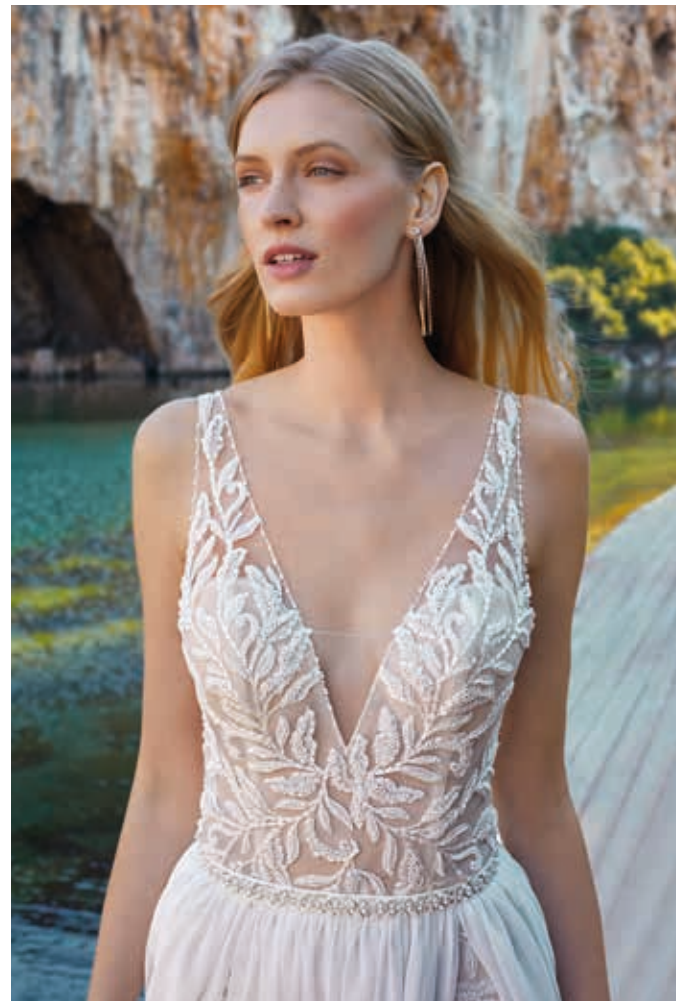

T218
BEADED LACE
IVORY/SHEER,
IVORY, WHITE

SK10
CHIFFON
IVORY, WHITE