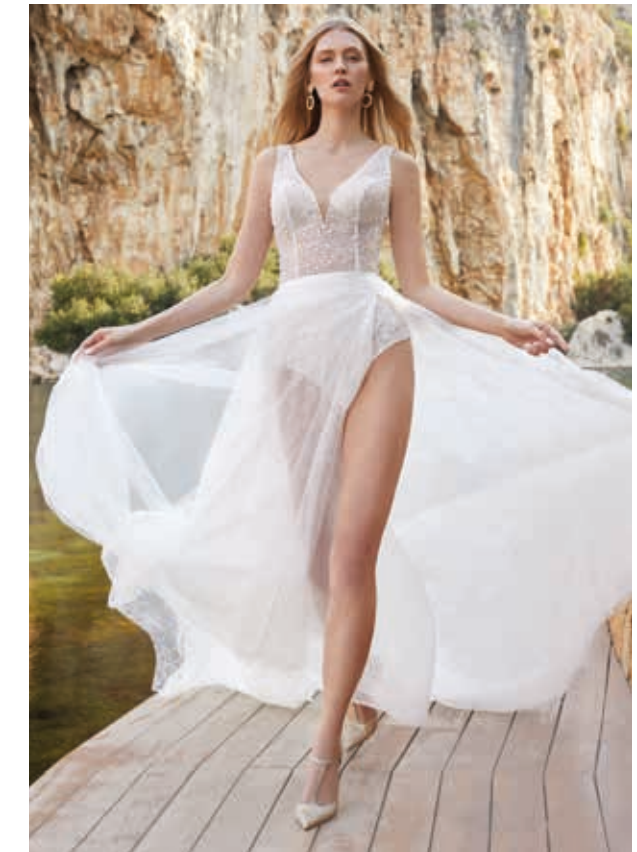

T206
BEADED TULLE
IVORY/SHEER/NATURAL,
IVORY/SHEER,
IVORY/NATURAL,
IVORY, WHITE

SK09
CHIFFON
IVORY, WHITE

T207

BEADED TULLE
IVORY/SHEER/NATURAL,
IVORY/SHEER, IVORY/NATURAL,
IVORY, WHITE

SK14

SPARKING TULLE
IVORY, WHITE